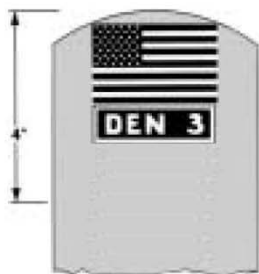

PACK 135 UNIFORM INSPECTION SHEET

OFFICIAL PLACEMENT OF INSIGNIA

CUB SCOUT & WEBELOS SCOUT

CUB SCOUT
OR WEBELOS SCOUT
RIGHT SLEEVE

WEBELOS SCOUT
RIGHT SLEEVE

LEFT SLEEVE

Conduct uniform inspections with common sense. Basic rule is neatness.

CUB SCOUT
OR WEBELOS SCOUT
LEFT POCKET

Right Sleeve. Wear U.S. flag and den numeral as shown. Webelos may wear den emblem (patrol patch) as shown. If the Pack elects, Webelos may wear the Webelos colors immediately below the patrol patch. If no patrol patch is worn, Webelos colors should be worn immediately below the den numeral. Webelos activity badges (pins) are worn on the colors if this option is elected.